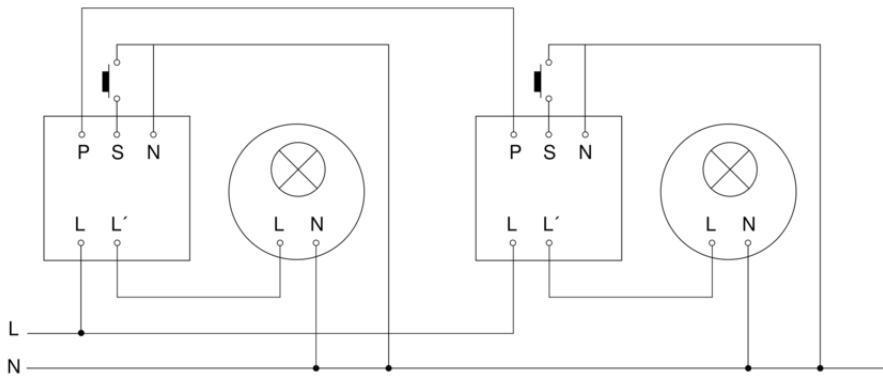

Presence Switch - Professional Line

HF 180

COM1 - white

EAN 4007841 032883

Article number 032883

HF 180

COM1 - white
EAN 4007841 032883
Article number 032883

Master circuit diagram

Master/master interconnection circuit diagram

HF 180

COM1 - white
EAN 4007841 032883
Article number 032883

Master/slave interconnection circuit diagram