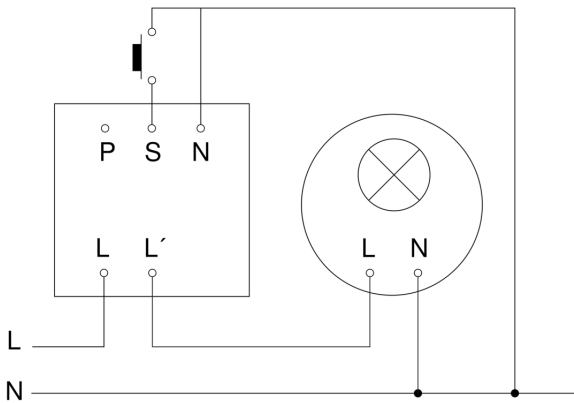

Presence Switch - Professional Line

HF 180

COM1 - white

EAN 4007841 032883

Article number 032883

HF 180

COM1 - white
EAN 4007841 032883
Article number 032883

Master circuit diagram

Master/master interconnection circuit diagram

HF 180

COM1 - white
EAN 4007841 032883
Article number 032883

Master/slave interconnection circuit diagram